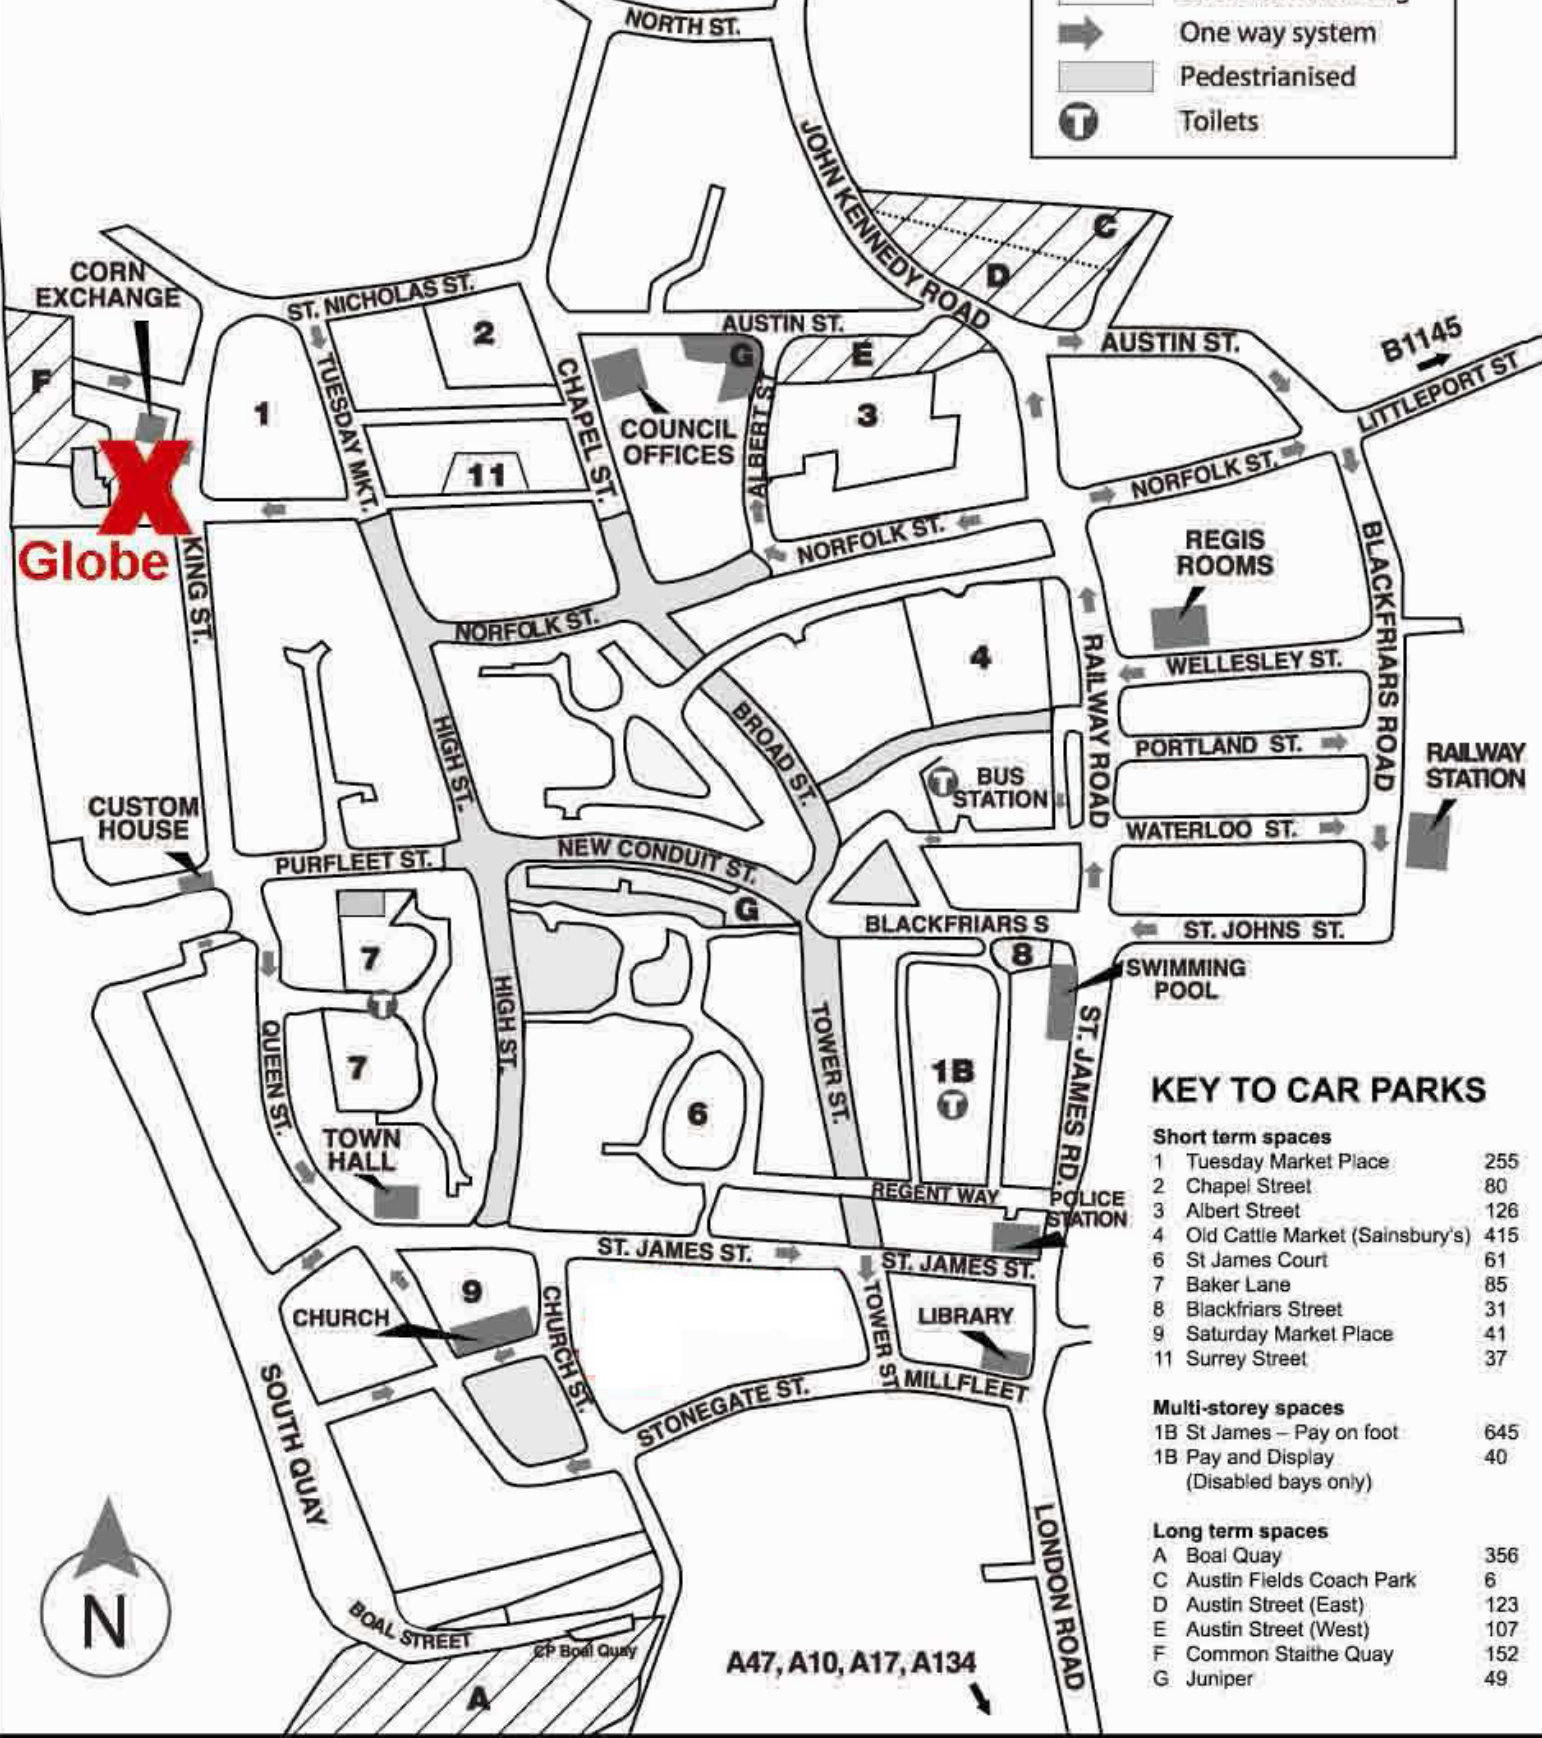

 Short term Parking
 One way system
 Pedestrianised
 Toilets

KEY TO CAR PARKS

Short term spaces

1	Tuesday Market Place	255
2	Chapel Street	80
3	Albert Street	126
4	Old Cattle Market (Sainsbury's)	415
6	St James Court	61
7	Baker Lane	85
8	Blackfriars Street	31
9	Saturday Market Place	41
11	Surrey Street	37

Multi-storey spaces

1B	St James - Pay on foot	645
1B	Pay and Display (Disabled bays only)	40

Long term spaces

A	Boal Quay	356
C	Austin Fields Coach Park	6
D	Austin Street (East)	123
E	Austin Street (West)	107
F	Common Staithe Quay	152
G	Juniper	49

A47, A10, A17, A134